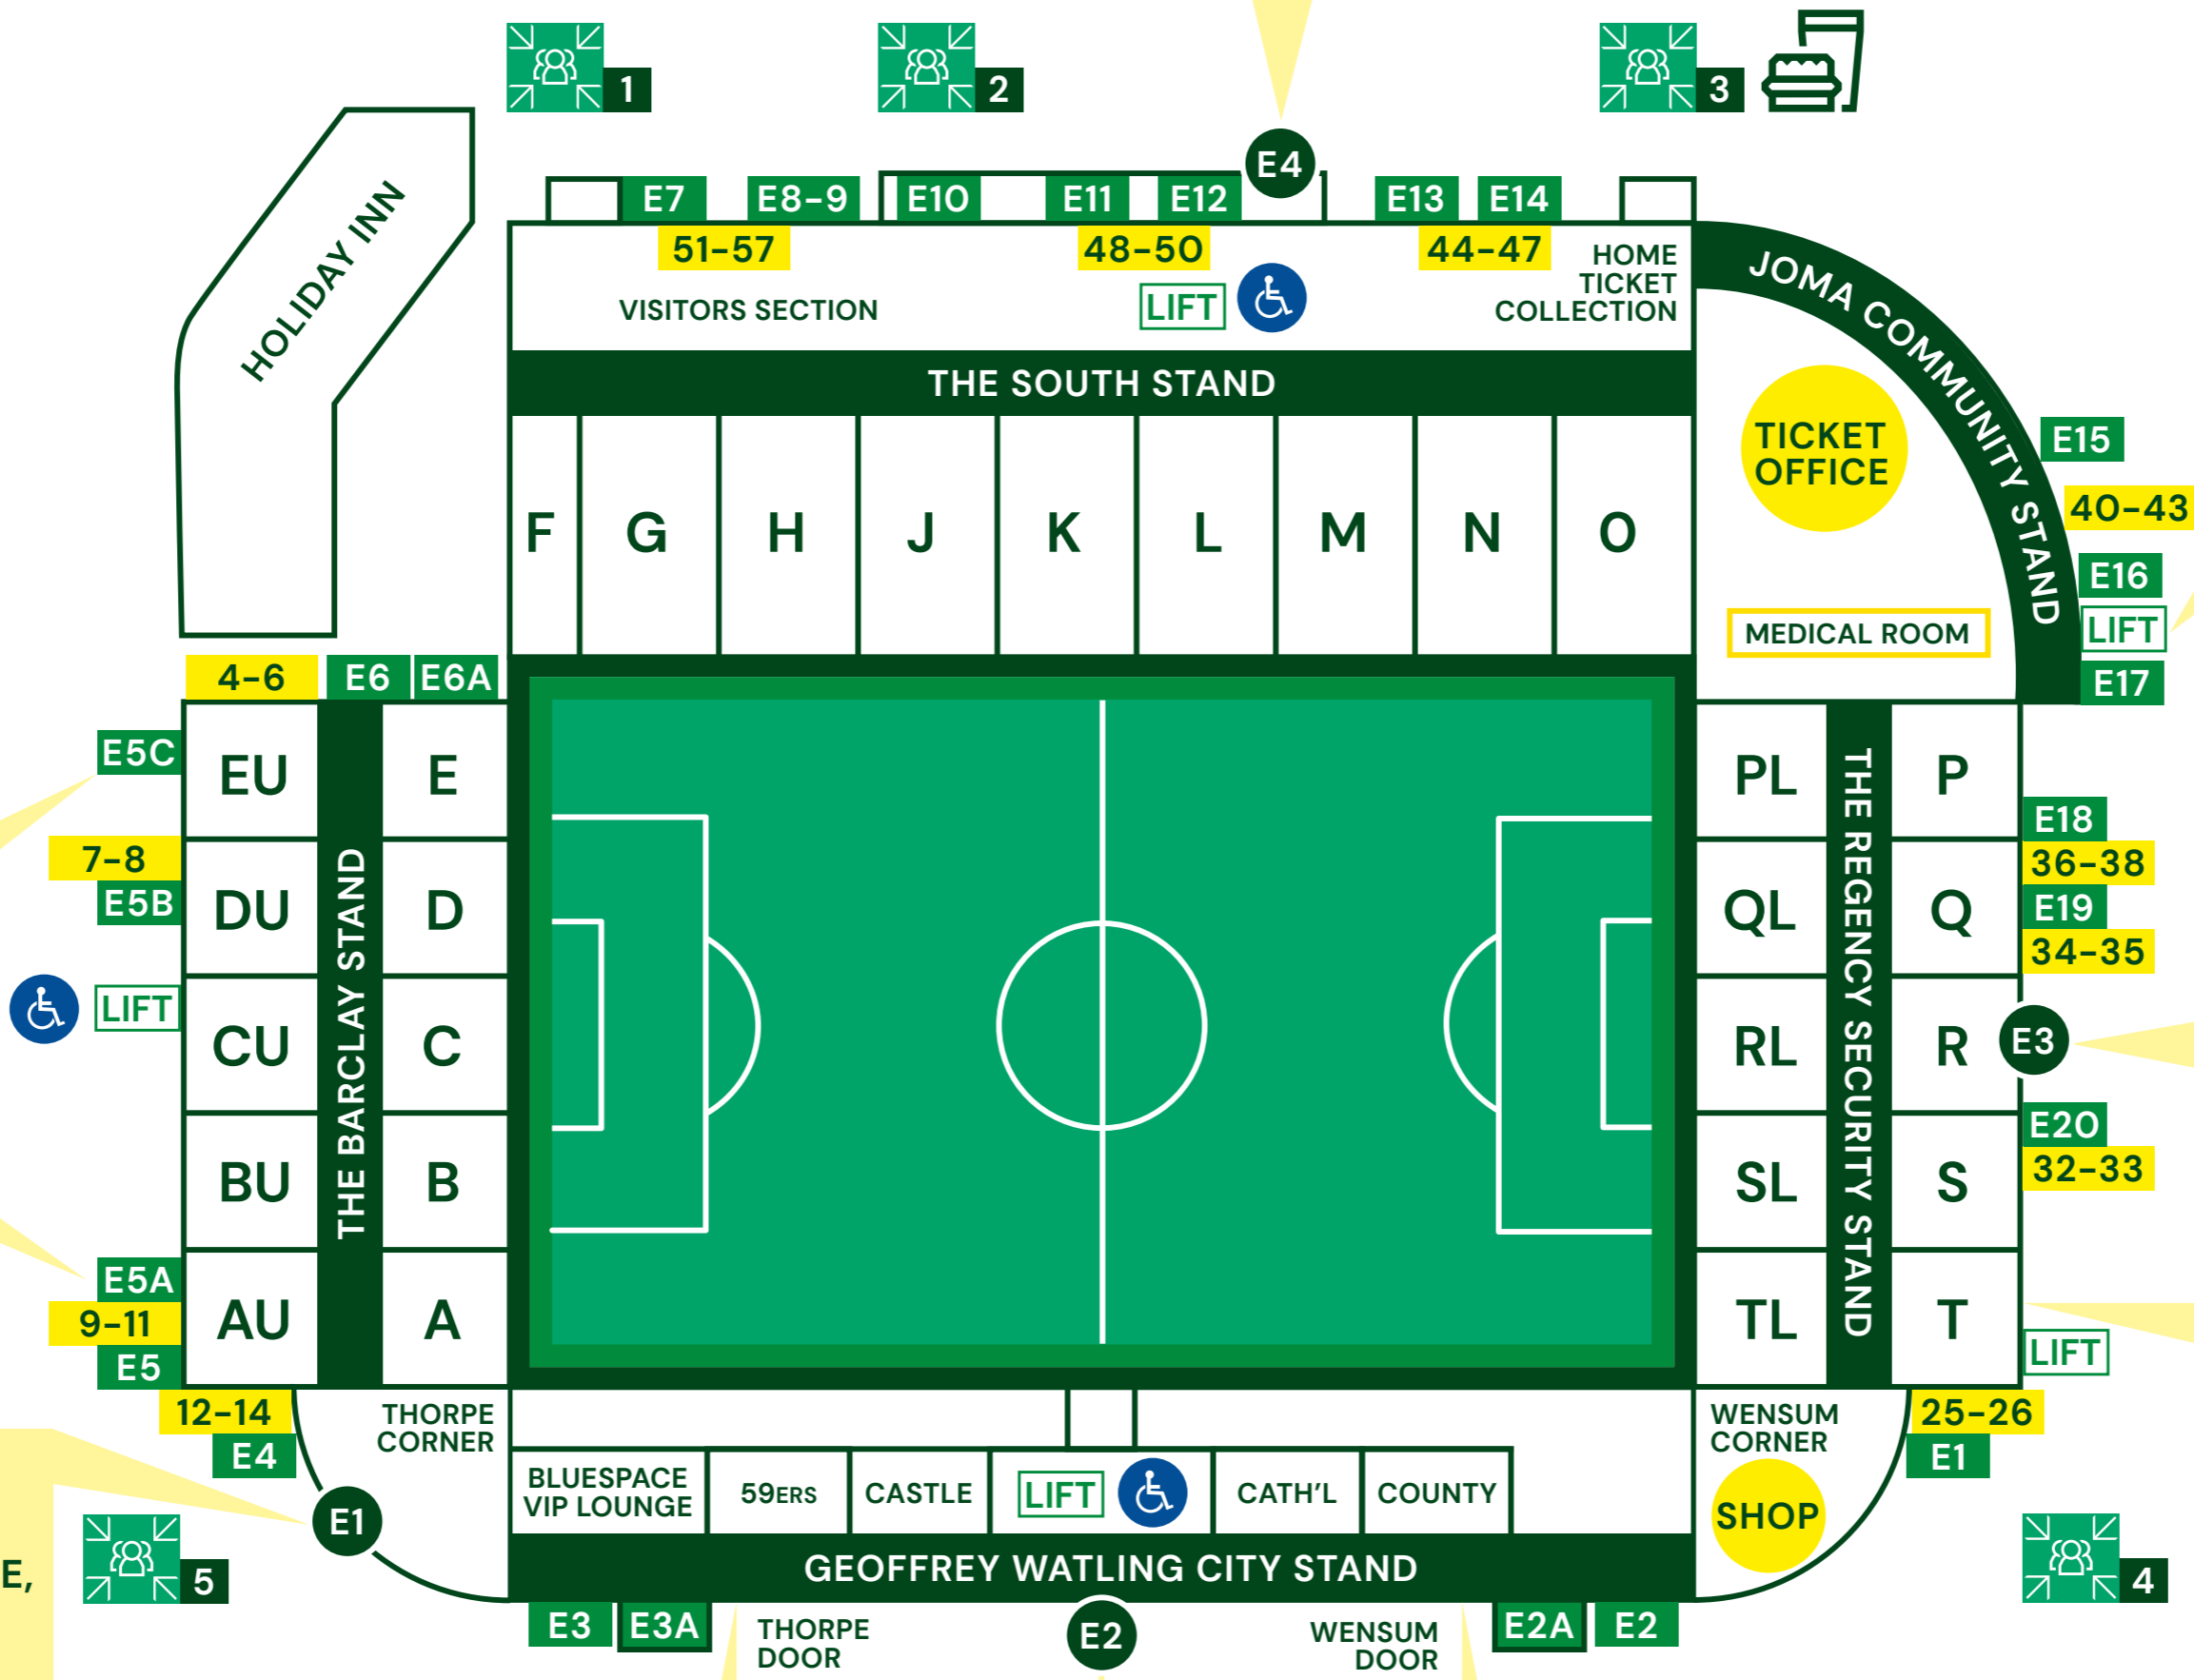

- E1** ENTRANCE / ACCESS TO
- E1** EXIT GATE
- E2A** EXIT & ENTRANCE
- 4-6** TURNSTILES
-  RVP POINT
-  SUPPORTER VILLAGE

THE LION & CASTLE PUB ENTRANCES EU & AU

PRESS ROOM
 1ST FLOOR:
 BLUESPACE VIP LOUNGE,
 THE GUNN CLUB
 2ND FLOOR:
 TOP OF THE TERRACE

ACCESSIBLE VIEWING PLATFORMS

1ST FLOOR:
 THE ROSARY
 2ND FLOOR:
 EXEC. BOXES 5-27,
 THE TOUCHLINE BY ICE BREAKER,
 PARTNERS' BOX,
 RIVER END BAR,
 MATCH SPONSORS' LOUNGE,
 THE GALLERY,
 THE BIRTHDAY BOX